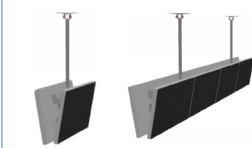

Back-to-Back Ceiling Solutions