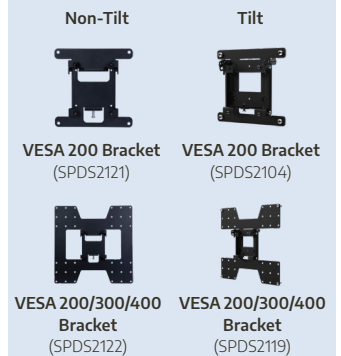

Hook & Rail Solutions

Ceiling Mounting Solutions

Ceiling Pole

- Height adjustment: 1000 to 1500mm (20 fixed positions)
- Rotation of pole: 60 degrees
- Tilting of ceiling mount: 20 degrees
- Key holes for easy screen mounting

Rails

- Standard tracks for mounting VESA brackets, ceiling poles, wall brackets and accessories directly to the rail
- Option to connect multiple pieces of rail to each other
- Lightweight

Brackets

- Hook-on design for easy installation and maintenance
- Fixing to ensure screen stays fixed to the rail / ceiling pole
- SPDS2104 / SPDS2119: Tilting in fixed increments: 0, 5, 10, 15 degrees
- SPDS2104 / SPDS2119: Handscrew for easy set-up of tilting angle

Wall Mounting Solutions

Wall Rail Bracket

- Enables wall mounted installation
- Key holes for easy wall installation
- SPDS2110: Off-set bracket to allow for screen tilting
- Tilting options with SPDS2110:
 - Landscape: < 55": 0-15° tilt. 55": 0-10° tilt
 - Portrait: < 43": 0-15° tilt. 43": 0-10° tilt. 50" to 55": 0-5° tilt