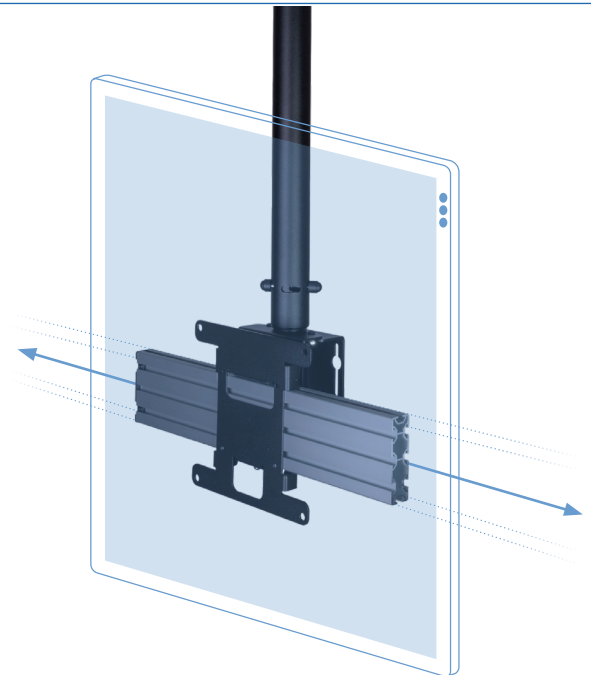

Quick release plunger
(SPDS2120)

Adapters

- Cost effective mounting option for single screen ceiling configurations (one-sided or back-to-back)

VESA 100 to 200 Adapter for Ceiling Pole
(SPDS2107)

VESA 100 to 200/300/400 Adapter for Ceiling Pole
(SPDS2117)

Extension pole

- Ideally for ceiling installation with a suspended ceiling or a very high fixed ceiling
- Allows for extension of the Hook & Rail Ceiling pole SPDS2100
- Fixed extension length of 1450 mm
- Maximum 2 x SPDS2123 can be combined

(SPDS2123)

Single Screen Wall Mounts

- Allows for VESA 200/300/400 compliant screens to be wall mounted (requires VESA brackets)
- SPDS2124 compatible with SPDS2104/SPDS2119
- SPDS2125 compatible with SPDS2121/SPDS2122
- SPDS2124: off-set bracket to allow for screen tilting

Tilting Options with SPDS2124:

- Landscape: < 55": 0-15° tilt, 55": 0-10° tilt
- Portrait: < 43": 0-15° tilt, 43": 0-10° tilt, 50" to 55": 0-5° tilt
- Compatible with Quick Release Plunger SPDS2120

More Accessories