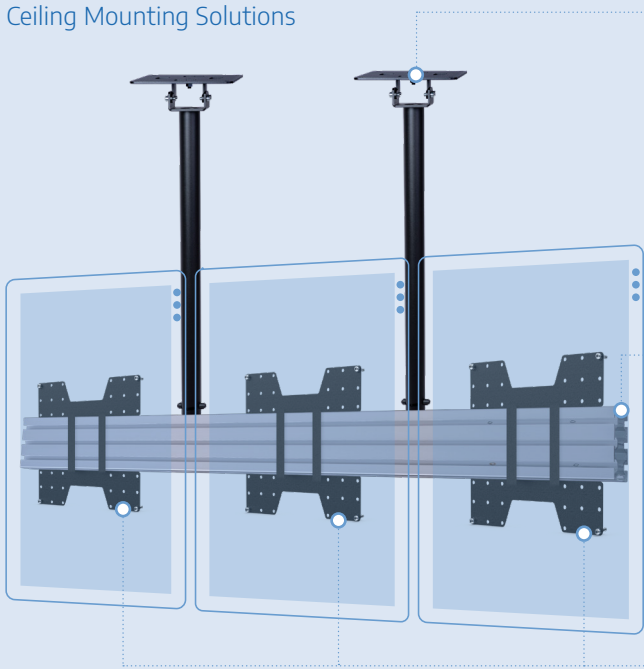

Compatibility

Displays with VESA 100, 200, 300 or 400.

Features

- **Comprehensive:** supports a choice of screen sizes from 22" to 55", in portrait and landscape, with tilt and screen height adjustment for better visibility, depending on ceiling height
- **Configurable:** use single or multiple screens, wall or ceiling mounted, single-sided, or back-to-back
- **Modular:** mix and match from a range of components for your unique installation
- **Designed and manufactured in Denmark:** with added focus on simplicity, quality and sustainability
- **Easy installation and maintenance:** modular solution design, featuring hook-on screen brackets and a quick release option

Hook & Rail Solutions

Ceiling Mounting Solutions

Ceiling Pole

- Height adjustment: 1000 to 1500mm (20 fixed positions)
- Rotation of pole: 60 degrees
- Tilting of ceiling mount: 20 degrees
- Key holes for easy screen mounting

Rails

- Standard tracks for mounting VESA brackets, ceiling poles, wall brackets and accessories directly to the rail
- Option to connect multiple pieces of rail to each other
- Lightweight

Brackets

- Hook-on design for easy installation and maintenance
- Fixing to ensure screen stays fixed to the rail / ceiling pole
- SPDS2104 / SPDS2119: Tilting in fixed increments: 0, 5, 10, 15 degrees
- SPDS2104 / SPDS2119: Handscrew for easy set-up of tilting angle

Wall Mounting Solutions

Wall Rail Bracket

- Enables wall mounted installation
- Key holes for easy wall installation
- SPDS2110: Off-set bracket to allow for screen tilting
- Tilting options with SPDS2110:
 - Landscape: < 55": 0-15° tilt. 55": 0-10° tilt
 - Portrait: < 43": 0-15° tilt. 43": 0-10° tilt. 50" to 55": 0-5° tilt