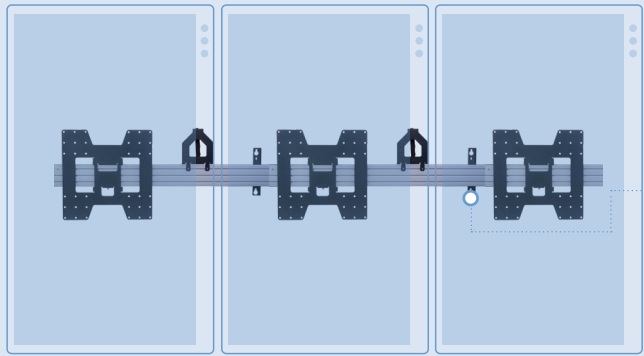

Compatibility

Displays with VESA 100, 200, 300 or 400.

Features

- **Comprehensive:** supports a choice of screen sizes from 22" to 55", in portrait and landscape, with tilt and screen height adjustment for better visibility, depending on ceiling height
- **Configurable:** use single or multiple screens, wall or ceiling mounted, single-sided, or back-to-back
- **Modular:** mix and match from a range of components for your unique installation
- **Designed and manufactured in Denmark:** with added focus on simplicity, quality and sustainability
- **Easy installation and maintenance:** modular solution design, featuring hook-on screen brackets and a quick release option

Hook & Rail Solutions

Ceiling Mounting Solutions

Ceiling Pole

- Height adjustment: 1000 to 1500mm (20 fixed positions)
- Rotation of pole: 60 degrees
- Tilting of ceiling mount: 20 degrees
- Key holes for easy screen mounting

Rails

- Standard tracks for mounting VESA brackets, ceiling poles, wall brackets and accessories directly to the rail
- Option to connect multiple pieces of rail to each other
- Lightweight

Brackets

- Hook-on design for easy installation and maintenance
- Fixing to ensure screen stays fixed to the rail / ceiling pole
- SPDS2104 / SPDS2119: Tilting in fixed increments: 0, 5, 10, 15 degrees
- SPDS2104 / SPDS2119: Handscrew for easy set-up of tilting angle

Wall Mounting Solutions

Wall Rail Bracket

- Enables wall mounted installation
- Key holes for easy wall installation
- SPDS2110: Off-set bracket to allow for screen tilting
- Tilting options with SPDS2110:
 - Landscape: < 55": 0-15° tilt. 55": 0-10° tilt
 - Portrait: < 43": 0-15° tilt. 43": 0-10° tilt. 50" to 55": 0-5° tilt